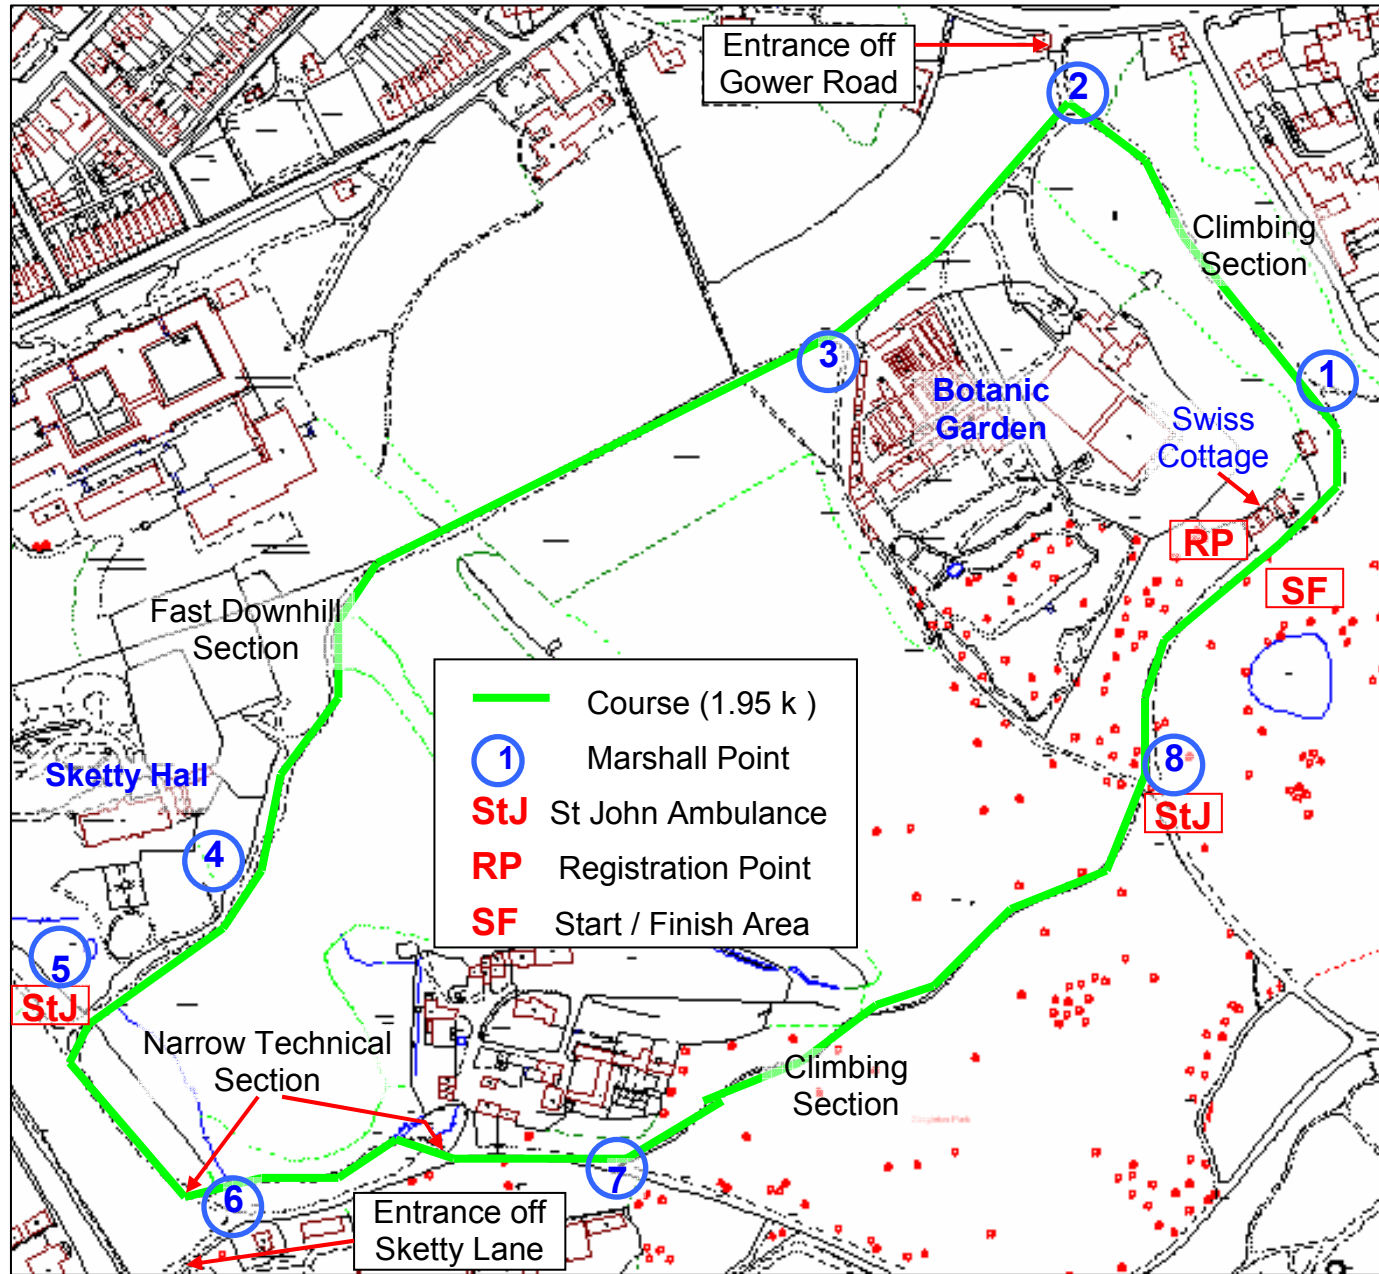

Swansea IKSA Eurocup Race Course Singleton Park - Saturday 20th September 2008

All entrances are for pedestrians only. Cars can be parked in the Gower Road area or the National Pool pay and display.